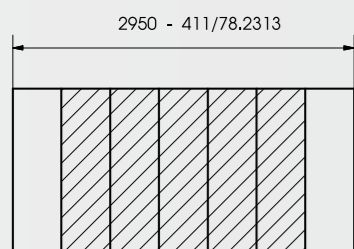

CONSOLE SURPRISE

TELAIO CON GAMBA / FRAME WITH LEG

Codice Code	Descrizione Description	Tavolo chiuso Table closed	Tavolo apertura max. Max. opening table	Larghezza Width (Y)
411/78.2311.1G	400+3x500	450	1950	900
411/78.2311.2G	400+3x500	450	1950	1100
411/78.2311.3G	400+3x500	450	1950	1300
411/78.2312.1G	400+4x500	450	2450	900
411/78.2312.2G	400+4x500	450	2450	1100
411/78.2312.3G	400+4x500	450	2450	1300
411/78.2313.1G	400+5x500	450	2950	900
411/78.2313.2G	400+5x500	450	2950	1100
411/78.2313.3G	400+5x500	450	2950	1300

TELAIO CON GAMBA / FRAME WITH LEG

Codice Code	Descrizione Description	Tavolo chiuso Table closed	Tavolo apertura max. Max. opening table	Larghezza Width (Y)
411/78.2321.1G	450+3x500	500	2000	900
411/78.2321.2G	450+3x500	500	2000	1100
411/78.2321.3G	450+3x500	500	2000	1300
411/78.2322.1G	450+4x500	500	2500	900
411/78.2322.2G	450+4x500	500	2500	1100
411/78.2322.3G	450+4x500	500	2500	1300
411/78.2323.1G	450+5x500	500	3000	900
411/78.2323.2G	450+5x500	500	3000	1100
411/78.2323.3G	450+5x500	500	3000	1300

Tutte le misure sono espresse in mm / All dimensions expressed in mm