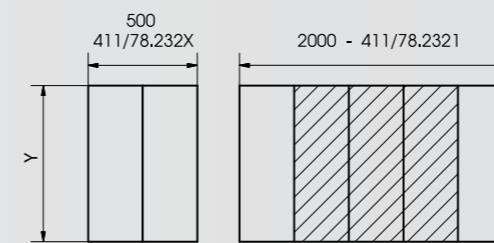

CONSOLE SURPRISE

TELAIO CON GAMBA / FRAME WITH LEG

Codice Code	Descrizione Description	Tavolo chiuso Table closed	Tavolo apertura max. Max. opening table	Larghezza Width (Y)
411/78.2311.1G	400+3x500	450	1950	900
411/78.2311.2G	400+3x500	450	1950	1100
411/78.2311.3G	400+3x500	450	1950	1300
411/78.2312.1G	400+4x500	450	2450	900
411/78.2312.2G	400+4x500	450	2450	1100
411/78.2312.3G	400+4x500	450	2450	1300
411/78.2313.1G	400+5x500	450	2950	900
411/78.2313.2G	400+5x500	450	2950	1100
411/78.2313.3G	400+5x500	450	2950	1300

TELAIO CON GAMBA / FRAME WITH LEG

Codice Code	Descrizione Description	Tavolo chiuso Table closed	Tavolo apertura max. Max. opening table	Larghezza Width (Y)
411/78.2321.1G	450+3x500	500	2000	900
411/78.2321.2G	450+3x500	500	2000	1100
411/78.2321.3G	450+3x500	500	2000	1300
411/78.2322.1G	450+4x500	500	2500	900
411/78.2322.2G	450+4x500	500	2500	1100
411/78.2322.3G	450+4x500	500	2500	1300
411/78.2323.1G	450+5x500	500	3000	900
411/78.2323.2G	450+5x500	500	3000	1100
411/78.2323.3G	450+5x500	500	3000	1300

Tutte le misure sono espresse in mm / All dimensions expressed in mm