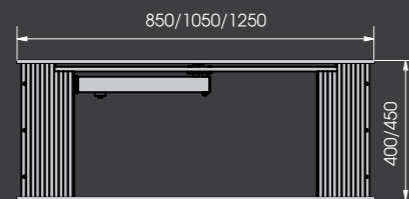

CONSOLE SURPRISE

TELAIO CON GAMBA / FRAME WITH LEG

Codice Code	Descrizione Description	Tavolo chiuso Table closed	Tavolo apertura max. Max. opening table	Larghezza Width (Y)
411/78.2311.1G	400+3x500	450	1950	900
411/78.2311.2G	400+3x500	450	1950	1100
411/78.2311.3G	400+3x500	450	1950	1300
411/78.2312.1G	400+4x500	450	2450	900
411/78.2312.2G	400+4x500	450	2450	1100
411/78.2312.3G	400+4x500	450	2450	1300
411/78.2313.1G	400+5x500	450	2950	900
411/78.2313.2G	400+5x500	450	2950	1100
411/78.2313.3G	400+5x500	450	2950	1300

TELAIO CON GAMBA / FRAME WITH LEG

Codice Code	Descrizione Description	Tavolo chiuso Table closed	Tavolo apertura max. Max. opening table	Larghezza Width (Y)
411/78.2321.1G	450+3x500	500	2000	900
411/78.2321.2G	450+3x500	500	2000	1100
411/78.2321.3G	450+3x500	500	2000	1300
411/78.2322.1G	450+4x500	500	2500	900
411/78.2322.2G	450+4x500	500	2500	1100
411/78.2322.3G	450+4x500	500	2500	1300
411/78.2323.1G	450+5x500	500	3000	900
411/78.2323.2G	450+5x500	500	3000	1100
411/78.2323.3G	450+5x500	500	3000	1300

Tutte le misure sono espresse in mm / All dimensions expressed in mm