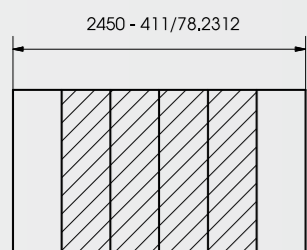

CONSOLE SURPRISE

TELAIO CON GAMBA / FRAME WITH LEG

Codice Code	Descrizione Description	Tavolo chiuso Table closed	Tavolo apertura max. Max. opening table	Larghezza Width (Y)
411/78.2311.1G	400+3x500	450	1950	900
411/78.2311.2G	400+3x500	450	1950	1100
411/78.2311.3G	400+3x500	450	1950	1300
411/78.2312.1G	400+4x500	450	2450	900
411/78.2312.2G	400+4x500	450	2450	1100
411/78.2312.3G	400+4x500	450	2450	1300
411/78.2313.1G	400+5x500	450	2950	900
411/78.2313.2G	400+5x500	450	2950	1100
411/78.2313.3G	400+5x500	450	2950	1300

TELAIO CON GAMBA / FRAME WITH LEG

Codice Code	Descrizione Description	Tavolo chiuso Table closed	Tavolo apertura max. Max. opening table	Larghezza Width (Y)
411/78.2321.1G	450+3x500	500	2000	900
411/78.2321.2G	450+3x500	500	2000	1100
411/78.2321.3G	450+3x500	500	2000	1300
411/78.2322.1G	450+4x500	500	2500	900
411/78.2322.2G	450+4x500	500	2500	1100
411/78.2322.3G	450+4x500	500	2500	1300
411/78.2323.1G	450+5x500	500	3000	900
411/78.2323.2G	450+5x500	500	3000	1100
411/78.2323.3G	450+5x500	500	3000	1300

Tutte le misure sono espresse in mm / All dimensions expressed in mm