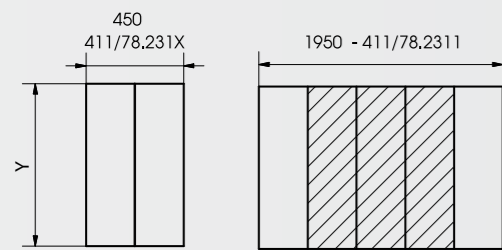

CONSOLE SURPRISE

TELAIO CON GAMBA / FRAME WITH LEG

Codice Code	Descrizione Description	Tavolo chiuso Table closed	Tavolo apertura max. Max. opening table	Larghezza Width (Y)
411/78.2311.1G	400+3x500	450	1950	900
411/78.2311.2G	400+3x500	450	1950	1100
411/78.2311.3G	400+3x500	450	1950	1300
411/78.2312.1G	400+4x500	450	2450	900
411/78.2312.2G	400+4x500	450	2450	1100
411/78.2312.3G	400+4x500	450	2450	1300
411/78.2313.1G	400+5x500	450	2950	900
411/78.2313.2G	400+5x500	450	2950	1100
411/78.2313.3G	400+5x500	450	2950	1300

TELAIO CON GAMBA / FRAME WITH LEG

Codice Code	Descrizione Description	Tavolo chiuso Table closed	Tavolo apertura max. Max. opening table	Larghezza Width (Y)
411/78.2321.1G	450+3x500	500	2000	900
411/78.2321.2G	450+3x500	500	2000	1100
411/78.2321.3G	450+3x500	500	2000	1300
411/78.2322.1G	450+4x500	500	2500	900
411/78.2322.2G	450+4x500	500	2500	1100
411/78.2322.3G	450+4x500	500	2500	1300
411/78.2323.1G	450+5x500	500	3000	900
411/78.2323.2G	450+5x500	500	3000	1100
411/78.2323.3G	450+5x500	500	3000	1300

Tutte le misure sono espresse in mm / All dimensions expressed in mm