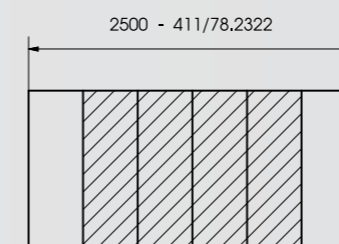

CONSOLE SURPRISE

TELAIO CON GAMBA / FRAME WITH LEG

Codice Code	Descrizione Description	Tavolo chiuso Table closed	Tavolo apertura max. Max. opening table	Larghezza Width (Y)
411/78.2311.1G	400+3x500	450	1950	900
411/78.2311.2G	400+3x500	450	1950	1100
411/78.2311.3G	400+3x500	450	1950	1300
411/78.2312.1G	400+4x500	450	2450	900
411/78.2312.2G	400+4x500	450	2450	1100
411/78.2312.3G	400+4x500	450	2450	1300
411/78.2313.1G	400+5x500	450	2950	900
411/78.2313.2G	400+5x500	450	2950	1100
411/78.2313.3G	400+5x500	450	2950	1300

TELAIO CON GAMBA / FRAME WITH LEG

Codice Code	Descrizione Description	Tavolo chiuso Table closed	Tavolo apertura max. Max. opening table	Larghezza Width (Y)
411/78.2321.1G	450+3x500	500	2000	900
411/78.2321.2G	450+3x500	500	2000	1100
411/78.2321.3G	450+3x500	500	2000	1300
411/78.2322.1G	450+4x500	500	2500	900
411/78.2322.2G	450+4x500	500	2500	1100
411/78.2322.3G	450+4x500	500	2500	1300
411/78.2323.1G	450+5x500	500	3000	900
411/78.2323.2G	450+5x500	500	3000	1100
411/78.2323.3G	450+5x500	500	3000	1300

Tutte le misure sono espresse in mm / All dimensions expressed in mm